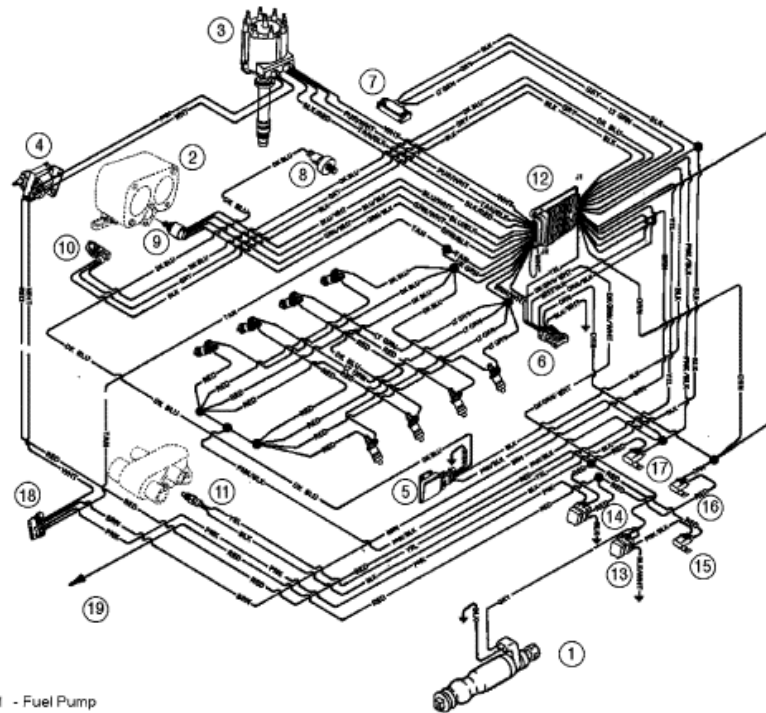

Parts List

Ref	Class	Part	Description	Qty	Comment	Footnote
-	84	860225A 2	WIRING HARNESS-ENGINE	1		

- 1 - Fuel Pump
- 2 - Throttle Body
- 3 - Distributor
- 4 - Coil
- 5 - Electronic Spark Control (KS) Module
- 6 - Data Link Connector (DLC)
- 7 - Manifold Absolute Pressure (MAP) Sensor
- 8 - Knock Sensor
- 9 - Idle Air Control (IAC)
- 10- Throttle Position (TP) Sensor
- 11- Engine Coolant Temperature (ECT) Sensor
- 12- Electronic Control Module (ECM)
- 13- Fuel Pump Relay
- 14- Ignition/System Relay
- 15- Fuse (15 Amp) Fuel Pump
- 16- Fuse (15 Amp) ECMDLC/Battery
- 17- Fuse (10 Amp) ECM/Injector/Ignition/Knock Module
- 18- Harness Connector To Starting/Charging Harness
- 19- Positive (+) Power Wire To Engine Circuit Breaker